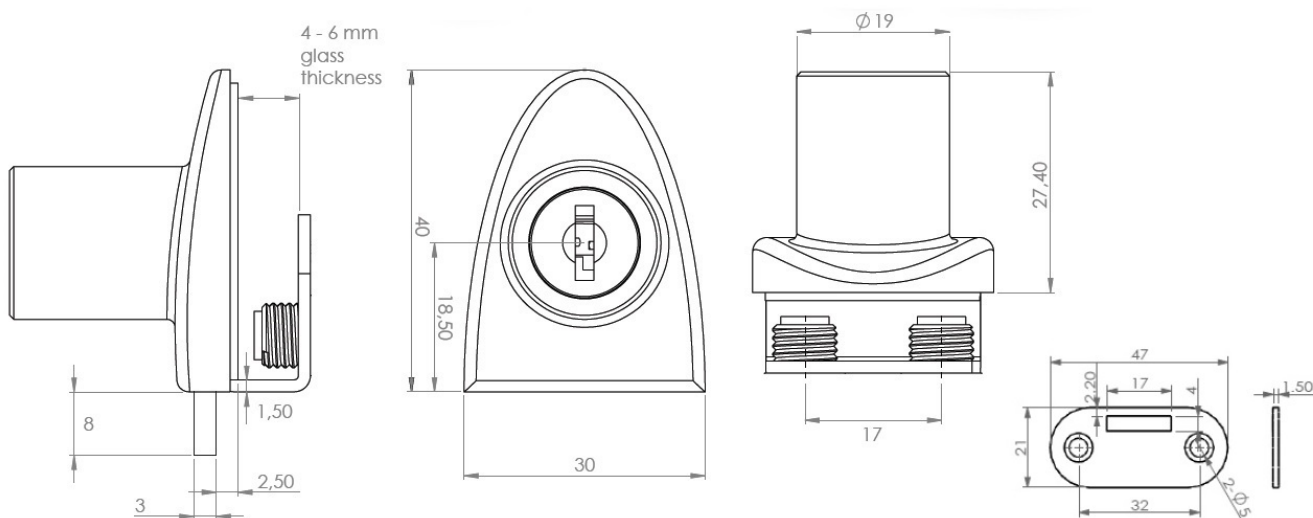

### Description:

Glass Door Lock "Badge", F/Single Doors, Chrome Pl, W/SISO Oval Metal Key, 400 KD,W/2 Zamak Screws W/PVC Tip, 1 CPL, Flat Oval Metal Striking Plate, f/Glass Thickness 4-6mm

### Item number:

14.09.500-0

| Units | Box | Carton | HS Code    | Barcode   |
|-------|-----|--------|------------|---|
| Pcs.  | 10  | 100    | 8301300000 | <br>5704866048552 |